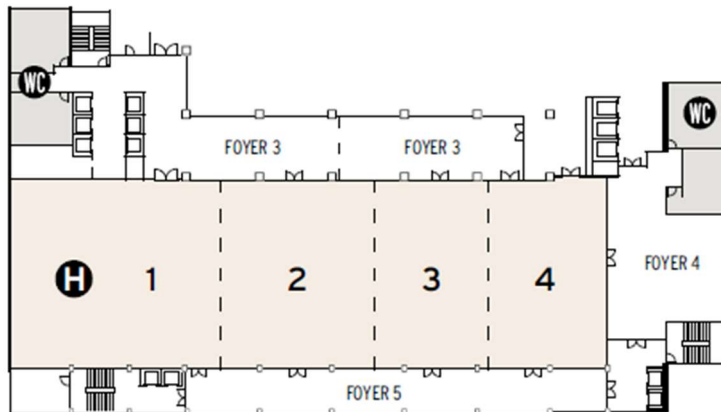

RIU Plaza Panama
Meeting Rooms Floor plan

2nd Floor

- A – Barcelona Ballroom
- B – Berlin
- C – Salon Amsterdam
- D – Salon Mallorca

4th Floor

- H – Panama Ballroom

6th Floor

- I – Roma 1
- T – Terraza