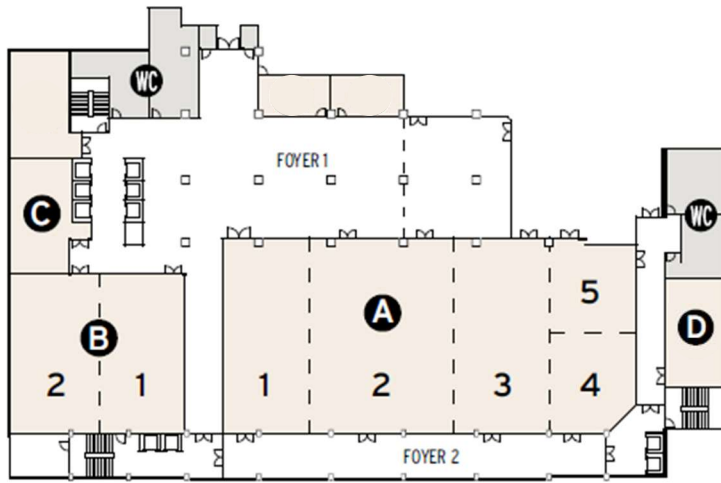

RIU Plaza Panama
Meeting Rooms Floor plan

2nd Floor

- A – Barcelona Ballroom
- B – Berlin
- C – Salon Amsterdam
- D – Salon Mallorca

4th Floor

- H – Panama Ballroom

6th Floor

- I – Roma 1
- T – Terraza